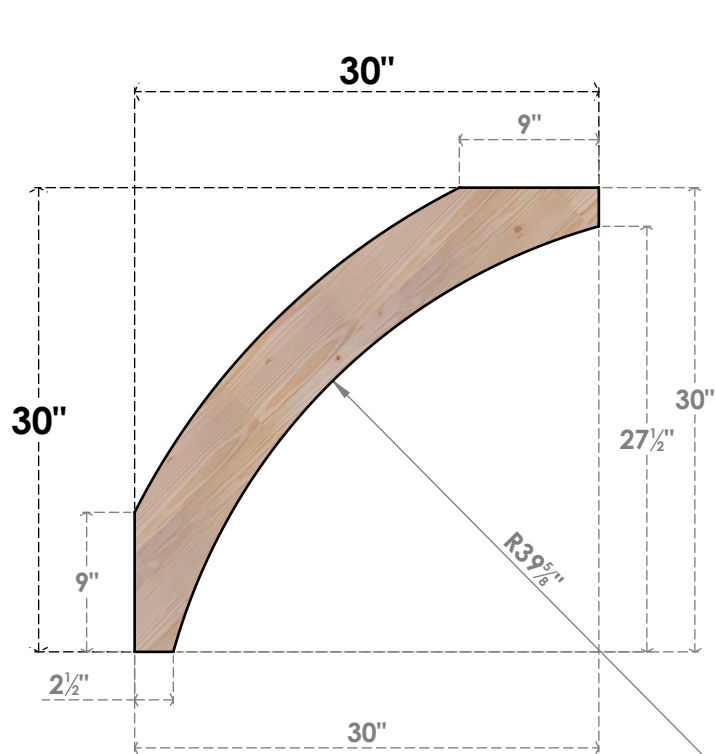

BRC06X30X30THR00SDF

5 1/2"W X 30"D X 30"H THORTON SMOOTH BRACE, DOUGLAS FIR

SIDE

FRONT

EKENA MILLWORK
 2300 WEST MAIN ST.
 CLARKSVILLE, TX 75426
 TOLL FREE: 866-607-0453
 WWW.EKENAMILLWORK.COM

NOTES

1. INSTALLATION TO BE COMPLETED IN ACCORDANCE WITH MANUFACTURER'S SPECIFICATIONS.
2. DRAWING MAY NOT BE TO SCALE
3. THIS DRAWING IS INTENDED FOR DESIGN AND PLANNING PURPOSES ONLY.
4. ALL INFORMATION CONTAINED HEREIN WAS CURRENT AT THE TIME OF DEVELOPMENT BUT MUST BE REVIEWED AND APPROVED BY THE PRODUCT MANUFACTURER TO BE CONSIDERED ACCURATE.
5. PRODUCTS ARE NOT KILN DRIED. THIS ITEM IS UNIQUE AND WILL CONTAIN THE NATURAL VARIATIONS THAT THE WOOD SPECIES OFFERS. THIS MAY RESULT IN VARIATIONS UP TO 1/4"